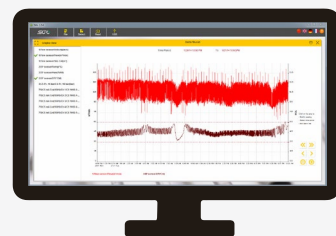

Remote Office Location

S4A

Local Ethernet LAN