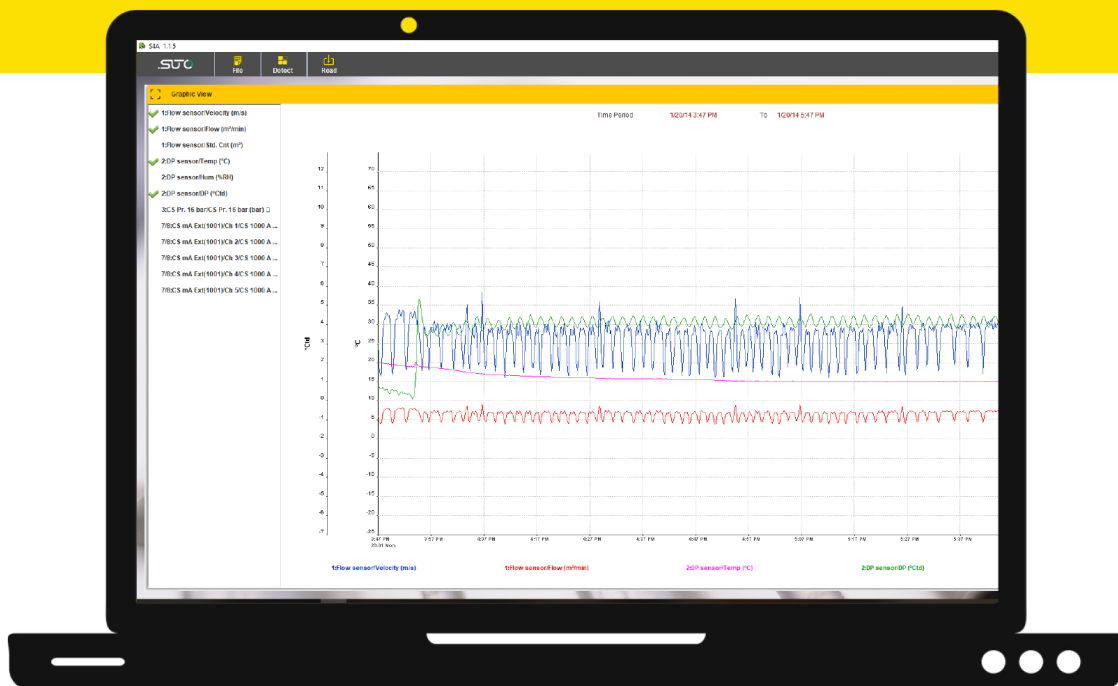

S4A

Data Analysis Software

GRAPHIC ANALYSIS
Powerful graphic analysis

ONLINE READING
Real time data reading with USB or Ethernet connection

FREE TO USE
No payment or subscription needed

ANALYSIS ON EXPORTED FILES
Export data to the .XLSX and .CSV file

READOUT OF SCREENSHOTS
Read screenshots from SUTO S331

REMOTE CONNECTION
Read out field devices via Internet connections