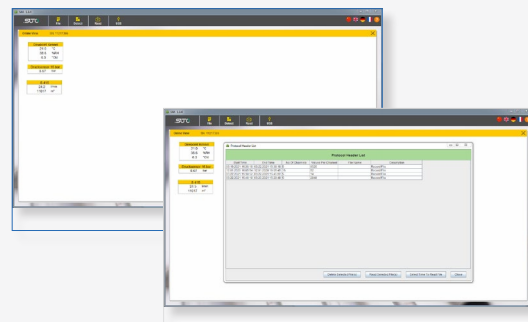

Benefits

- ✔ Free software with quick analysis through powerful graphs and exported tables
- ✔ On-site real time analysis through online data reading
- ✔ Remote access of SUTO displays and Loggers that are equipped with LTE/4G modem
- ✔ Easy installation with installation wizard
- ✔ Multiple languages available

Data Analysis with S4A

S4A is a stand alone free software used to analyze measurement data recorded by SUTO data loggers. Local stored logger files from any SUTO device with logging function can be opened, analyzed and exported.

- Real-time online readings of a SUTO device via a USB , Ethernet or wireless LTE/4G connection.
- Powerful graphic tools allowing basic and in-depth analyzes of the data and prepare reports.
- Easy is to set up interface for hassle-free use. No complicated setup menus or configurations. Simply connect SUTO data loggers and read logging files with a single click.
- Integrated export function offers data exchange in .xlsx and .csv format.
- Software recordings are downloaded to the PC via USB, LAN or wirelessly using the LTE/4G Modem.
- The wireless connection offers full functionality as if the devices would be connected via USB. This makes it most flexible and versatile.

Remote Office Location

S4A

Local Ethernet LAN

Data Logging

S331
Data Logger

Field Devices

Modbus/RTU
Sensors

Analog
Sensors

Download

The S4A Software is offered for free and the latest version can be downloaded from the SUTO homepage, no registration or subscription needed.

www.suto-itec.com