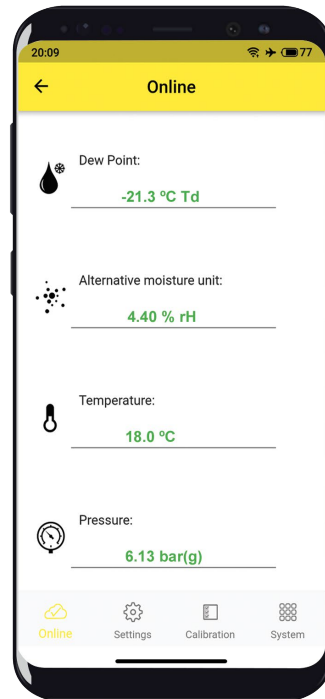

S4C

Smartphone Apps

FREE SMARTPHONE APPS
For remote Configuration

ONLINE READING
Live measurement data

EASY TO USE
User-friendly design

WIRELESS CONNECTION
Connection to devices in hard-to-reach places

Benefits

- ✔ Wireless connection to SUTO iTEC field devices
- ✔ On-site configuration without the need of PC; everything runs from your smartphone
- ✔ Third-party access protection by QR code protected settings
- ✔ Real-time data readings and sensor settings
- ✔ User friendly design with intuitive workflows
- ✔ No registration or subscription needed
- ✔ Online Configuration and guided setup as well as customer calibration features

S4C-FS App for SUTO Flow and Consumption Meters

- Connect wirelessly to SUTO flow and consumption sensors
- Download for Android® and iOS® smartphones
- Live data in the palm of your hands
- On-site configuration and settings
- Fast commissioning of field devices
- User calibrations
- Data logger settings and operations