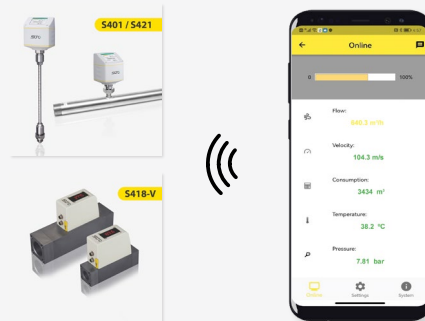

S4C

Smartphone Apps

FREE SMARTPHONE APPS
For remote Configuration

ONLINE READING
Live measurement data

EASY TO USE
User-friendly design

WIRELESS CONNECTION
Connection to devices in hard-to-reach places

Benefits

- ✔ Wireless connection to SUTO iTEC field devices
- ✔ On-site configuration without the need of PC; everything runs from your smartphone
- ✔ Third-party access protection by QR code protected settings
- ✔ Real-time data readings and sensor settings
- ✔ User friendly design with intuitive workflows
- ✔ No registration or subscription needed
- ✔ Online Configuration and guided setup as well as customer calibration features

S4C-FS App for SUTO Flow and Consumption Meters

- Connect wirelessly to SUTO flow and consumption sensors
- Download for Android® and iOS® smartphones
- Live data in the palm of your hands
- On-site configuration and settings
- Fast commissioning of field devices
- User calibrations
- Data logger settings and operations

*needs the optional Wireless-DP-Adapter

S4C-US App for SUTO Ultrasonic Meters for Liquids

- Connect wirelessly to SUTO ultrasonic flow meters
- Download for Android® and iOS® smartphones
- Guided setup and installation
- Adjust installation parameters and get signal quality feedback
- Actual Flow and Total consumption as well as historical data
- On-site configuration and settings
- User calibrations