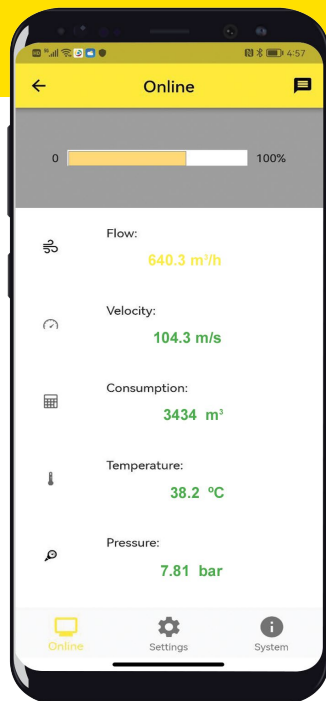

S4C

Smartphone Apps

FREE SMARTPHONE APPS
For remote Configuration

ONLINE READING
Live measurement data

EASY TO USE
User-friendly design

WIRELESS CONNECTION
Connection to devices in hard-to-reach places

Benefits

- ✔ Wireless connection to SUTO iTEC field devices
- ✔ On-site configuration without the need of PC; everything runs from your smartphone
- ✔ Third-party access protection by QR code protected settings
- ✔ Real-time data readings and sensor settings
- ✔ User friendly design with intuitive workflows
- ✔ No registration or subscription needed
- ✔ Online Configuration and guided setup as well as customer calibration features

S4C-FS App for SUTO Flow and Consumption Meters

- Connect wirelessly to SUTO flow and consumption sensors
- Download for Android® and iOS® smartphones
- Live data in the palm of your hands
- On-site configuration and settings
- Fast commissioning of field devices
- User calibrations
- Data logger settings and operations