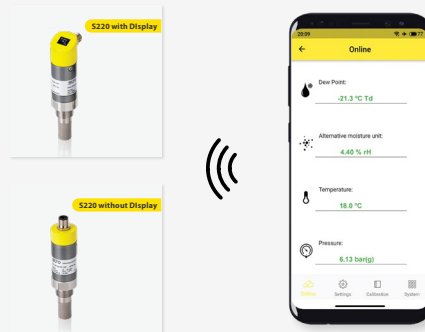

- ✔ Wireless connection to SUTO iTEC field devices
- ✔ On-site configuration without the need of PC; everything runs from your smartphone
- ✔ Third-party access protection by QR code protected settings
- ✔ Real-time data readings and sensor settings
- ✔ User friendly design with intuitive workflows
- ✔ No registration or subscription needed
- ✔ Online Configuration and guided setup as well as customer calibration features

S4C-FS App for SUTO Flow and Consumption Meters

- Connect wirelessly to SUTO flow and consumption sensors
- Download for Android® and iOS® smartphones
- Live data in the palm of your hands
- On-site configuration and settings
- Fast commissioning of field devices
- User calibrations
- Data logger settings and operations

S4C-DP App for SUTO Dew Point Meters

- Connect wirelessly* to SUTO dew point sensors
- Download for Android® and iOS® smartphones
- Live sensor readings on your smartphone
- On-site configuration and settings
- Fast commissioning of field devices
- User calibrations and adjustments

*needs the optional Wireless-DP-Adapter

S4C-US App for SUTO Ultrasonic Meters for Liquids

- Connect wirelessly to SUTO ultrasonic flow meters
- Download for Android® and iOS® smartphones
- Guided setup and installation
- Adjust installation parameters and get signal quality feedback
- Actual Flow and Total consumption as well as historical data
- On-site configuration and settings
- User calibrations