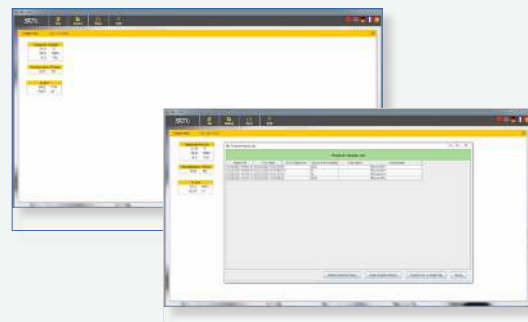

Benefits

- ✔ Free software with quick analysis through powerful graphs and exported tables
- ✔ On-site real time analysis through online data reading
- ✔ Remote access of SUTO displays and Loggers that are equipped with LTE/4G modem
- ✔ Easy installation with installation wizard
- ✔ Multiple languages available

Data Analysis with S4A

S4A is a stand alone free software used to analyze measurement data recorded by SUTO data loggers. Local stored logger files from any SUTO device with logging function can be opened, analyzed and exported.

- Real-time online readings of a SUTO device via a USB , Ethernet or wireless LTE/4G connection.
- Powerful graphic tools allowing basic and in-depth analyzes of the data and prepare reports.
- Easy is to set up interface for hassle-free use. No complicated setup menus or configurations. Simply connect SUTO data loggers and read logging files with a single click.
- Integrated export function offers data exchange in .xlsx and .csv format.
- Software recordings are downloaded to the PC via USB, LAN or wirelessly using the LTE/4G Modem.
- The wireless connection offers full functionality as if the devices would be connected via USB. This makes it most flexible and versatile.

Remote Office Location

S4A

Local Ethernet LAN

Data Logging

S331
Data Logger

Field Devices

Modbus/RTU
Sensors

Analog
Sensors

Download

The S4A Software is offered for free and the latest version can be downloaded from the SUTO homepage, no registration or subscription needed.

www.suto-itec.com