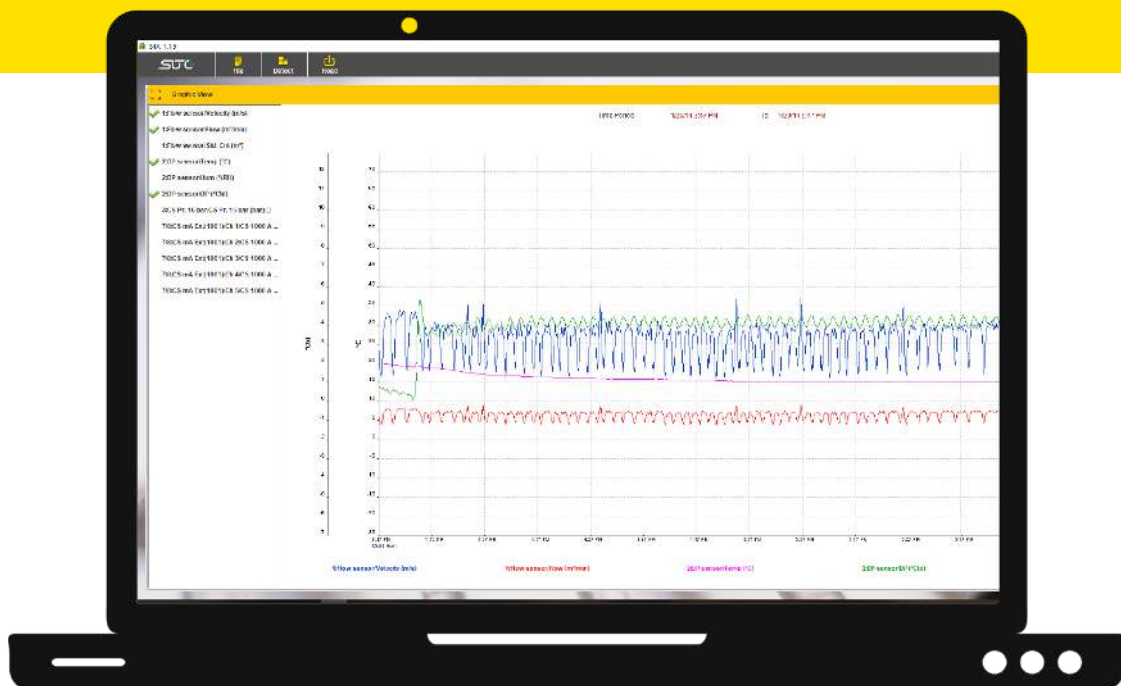

S4A

Data Analysis Software

GRAPHIC ANALYSIS
Powerful graphic analysis

ONLINE READING
Real time data reading with USB or Ethernet connection

FREE TO USE
No payment or subscription needed

ANALYSIS ON EXPORTED FILES
Export data to the .XLSX and .CSV file

READOUT OF SCREENSHOTS
Read screenshots from SUTO S331

REMOTE CONNECTION
Read out field devices via Internet connections