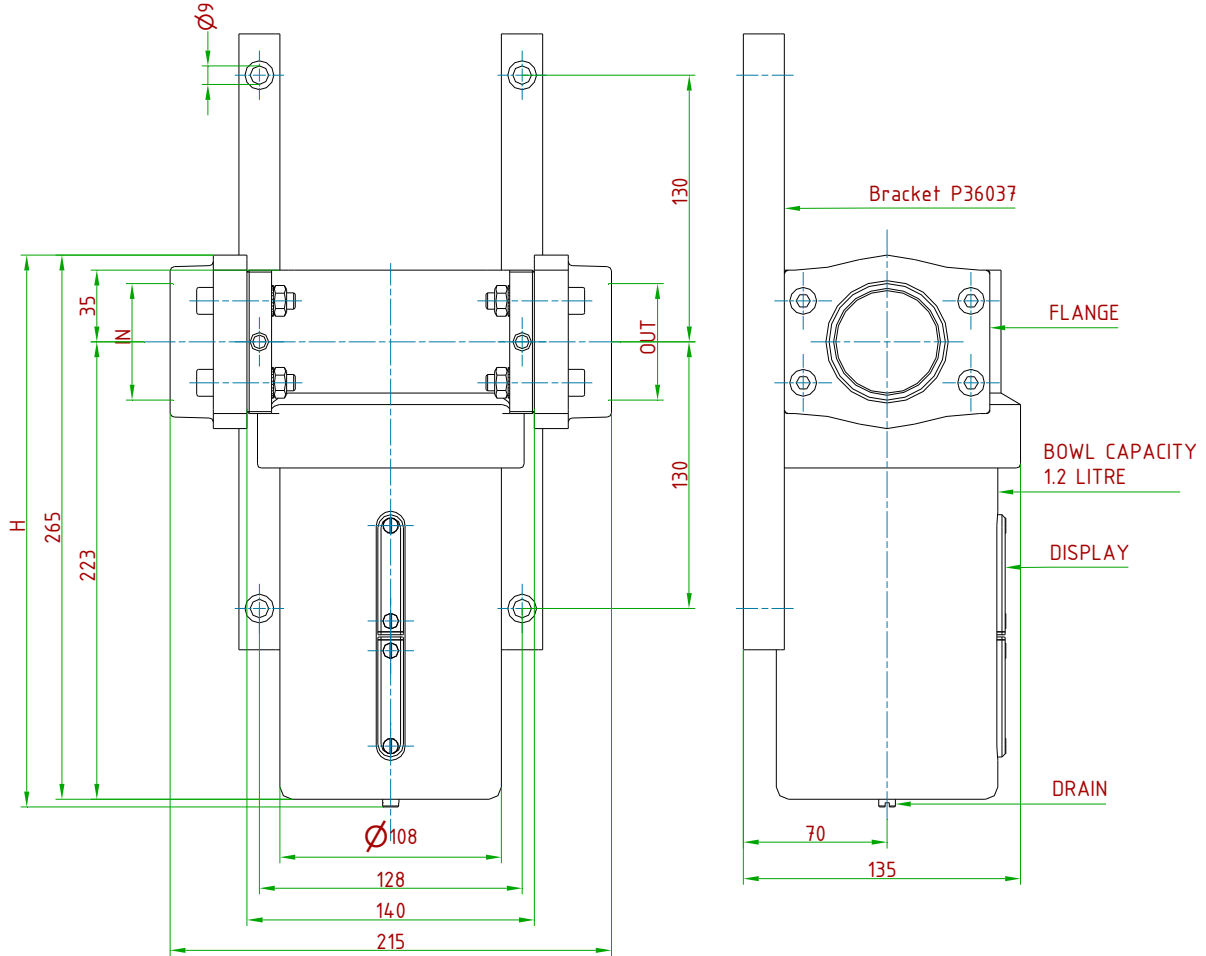

technical drawings (all dimensions in mm)

Bracket to be ordered separately, Kit order number: M11202

TYPE	IN/OUT	FLANGE	KIT
F15 MD 1 1/2" GF	G 1 1/2"-F	P37012	M27208
F20 MD 2" GF	G 2"-F	P37013	M27209
F15 MD 1 1/2" NPTF	1 1/2" NPT-F	P37026	-
F20 MD 2" NPTF	2" NPT-F	P37029	-

PS [bar]	DRAIN	NOTE	H
16	SEMI-AUTOMATIC	-	~273
16	AUTOMATIC	-	~275
20	MANUAL	-	~269
30	MANUAL	NO DISPLAY	~269
30	CAP	NO DISPLAY	~265

GAS FILTRATION	
CARTRIDGE	MATERIAL
5 µm	BRONZE
50 µm	BRONZE