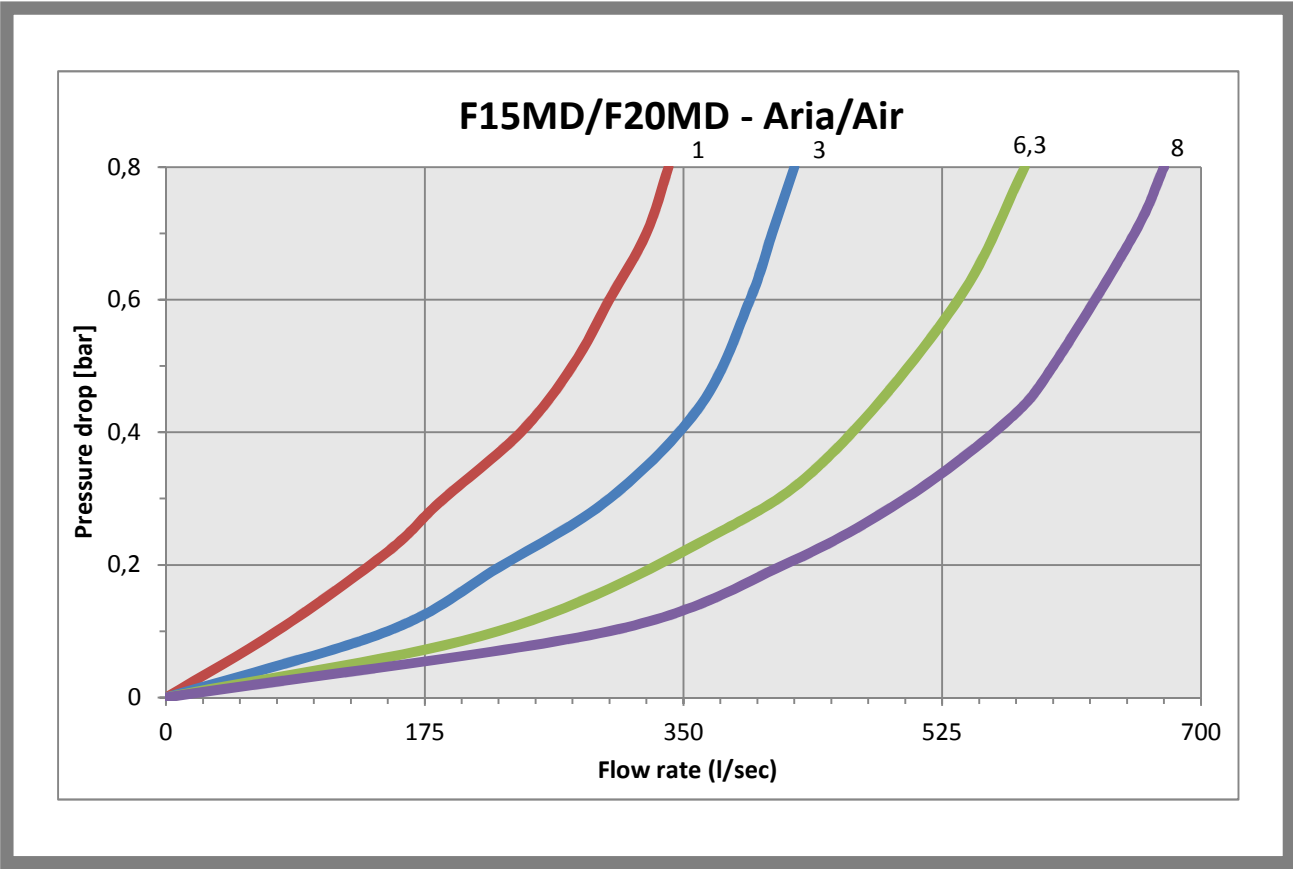

flow charts